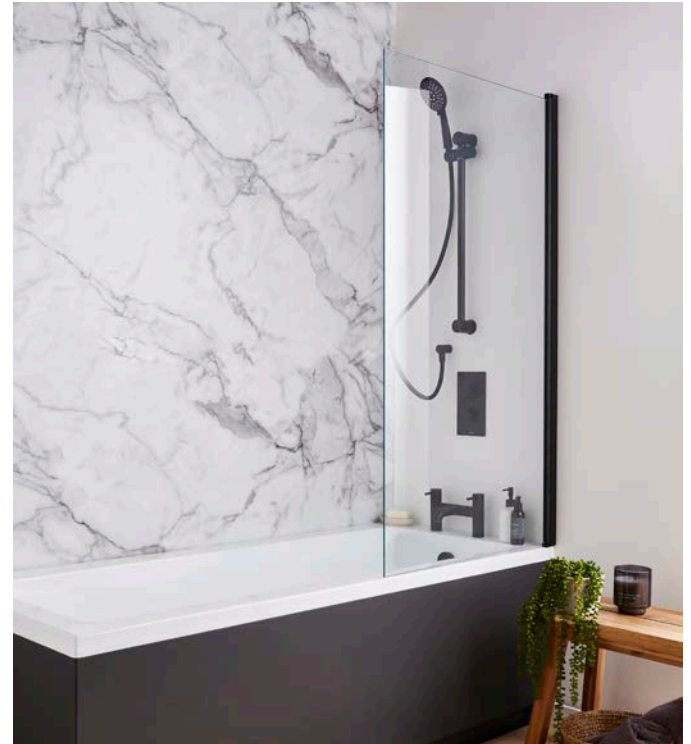

Nero

STRAIGHT SCREEN, SQUARE EDGE

1400 X 780MM - 6MM GLASS

NER-SSS

L

£161.00

£161.00