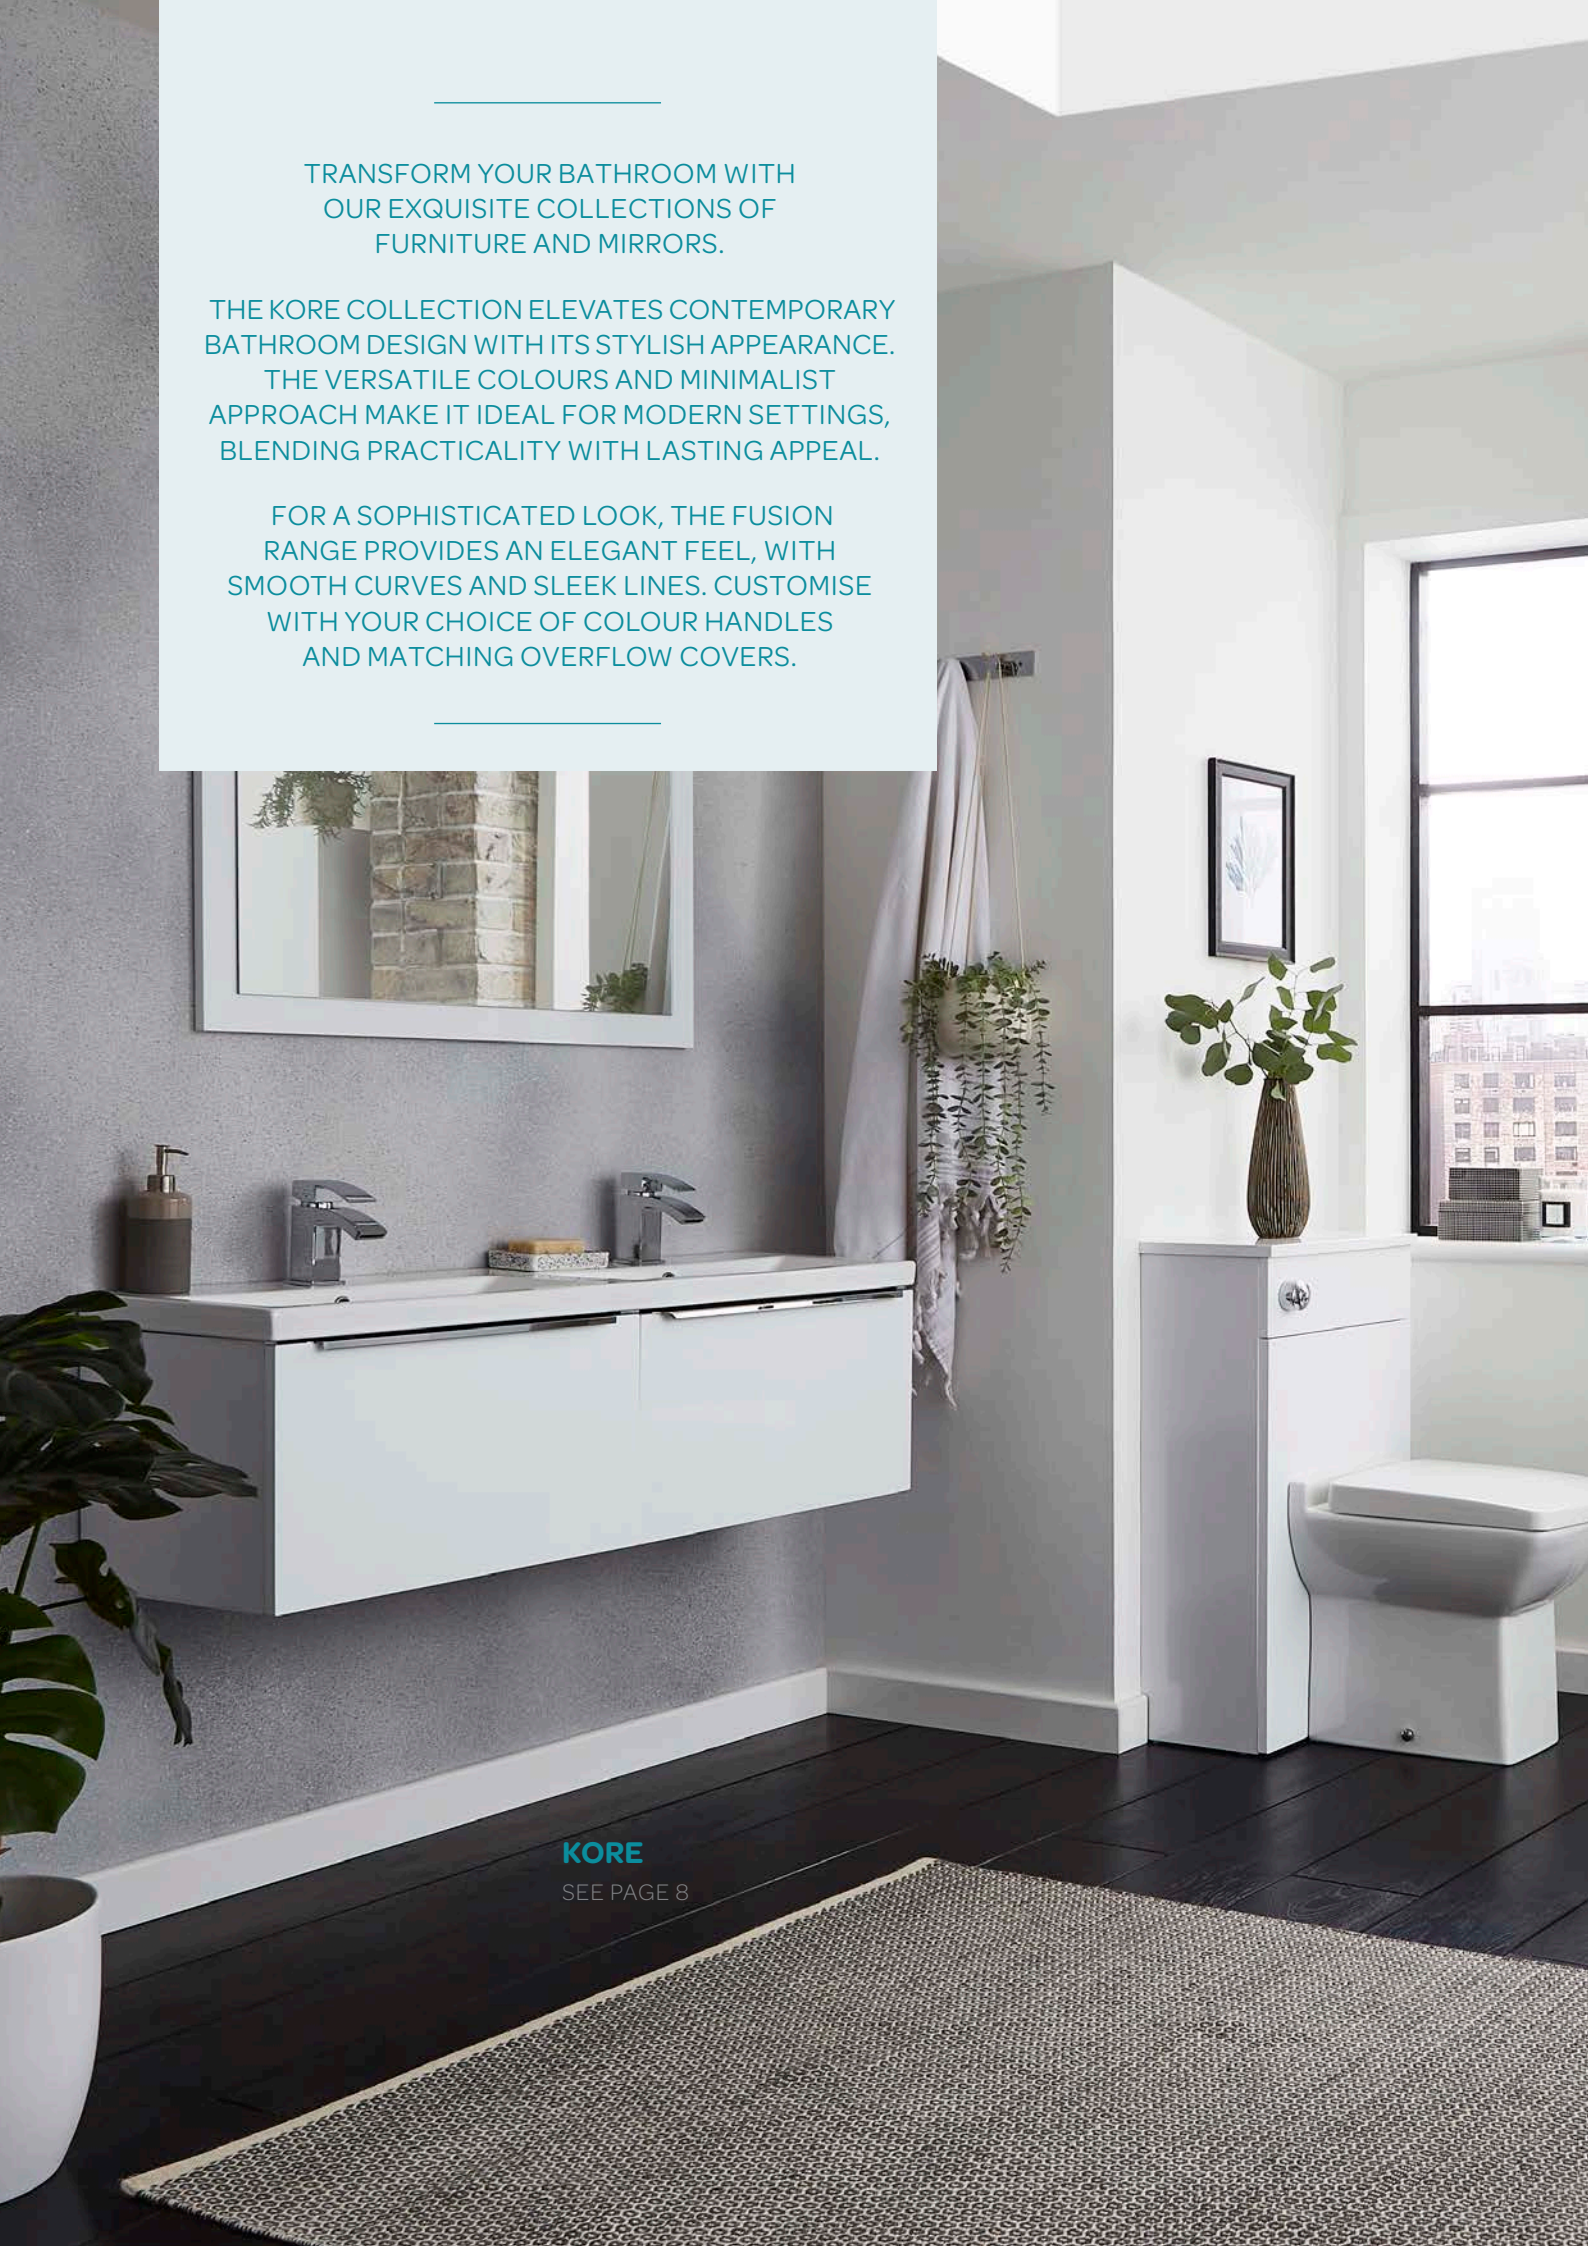

TRANSFORM YOUR BATHROOM WITH
OUR EXQUISITE COLLECTIONS OF
FURNITURE AND MIRRORS.

THE KORE COLLECTION ELEVATES CONTEMPORARY
BATHROOM DESIGN WITH ITS STYLISH APPEARANCE.

THE VERSATILE COLOURS AND MINIMALIST
APPROACH MAKE IT IDEAL FOR MODERN SETTINGS,
BLENDING PRACTICALITY WITH LASTING APPEAL.

FOR A SOPHISTICATED LOOK, THE FUSION
RANGE PROVIDES AN ELEGANT FEEL, WITH
SMOOTH CURVES AND SLEEK LINES. CUSTOMISE
WITH YOUR CHOICE OF COLOUR HANDLES
AND MATCHING OVERFLOW COVERS.

KORE

SEE PAGE 8