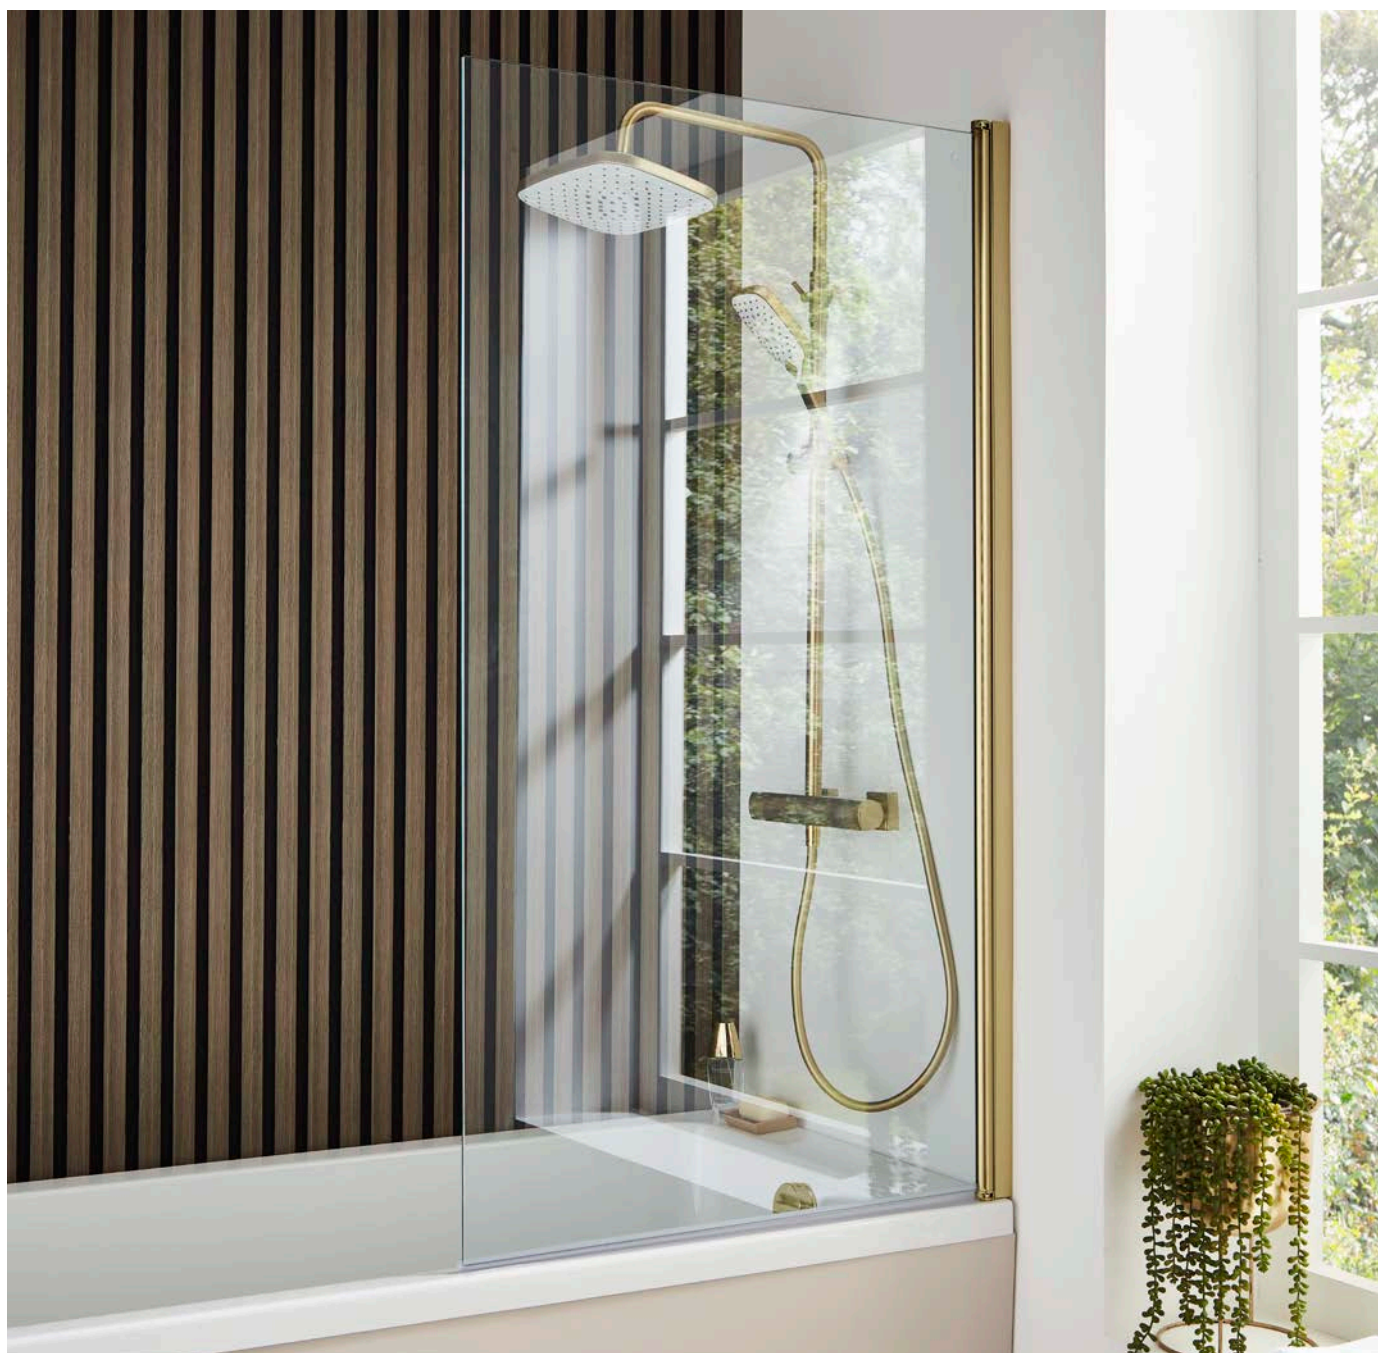

6mm Glass

Ottone

L SHAPED SHOWER BATH SCREEN BRUSHED BRASS

1400 X 820 - 845MM

BRASS-LS

£249.00

BATH SHOWER SCREENS

Ottone

SQUARE BATH SCREEN BRUSHED BRASS

1400 X 780MM

BRASS-SSS

£161.00

FROM TRENDY WET ROOMS TO SPACE SAVING SOLUTIONS, OUR SHOWERING COLLECTIONS OFFER FANTASTIC FEATURES TO COMPLETE YOUR BATHROOM LOOK.

CHOOSE OUR INSTA-WORTHY KOLT COLLECTION TO GET ONE OF THE MOST DESIRABLE AND CONTEMPORARY LOOKS AROUND. FOR A MORE TRADITIONAL VIBE, CHOOSE BETWEEN OUR VIKTORY AND KLASSIQUE RANGE.