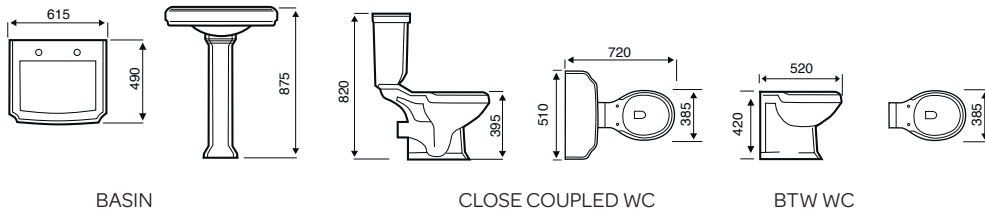

Astley

BASIN

CLOSE COUPLED WC

BTW WC

Options 600