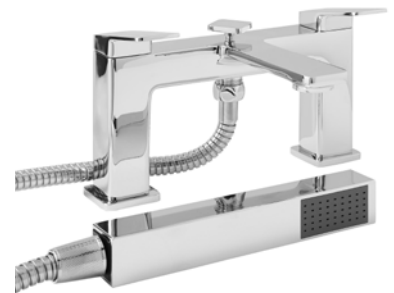

BATH SHOWER MIXER
OFTAP52 £137.00 £163.00