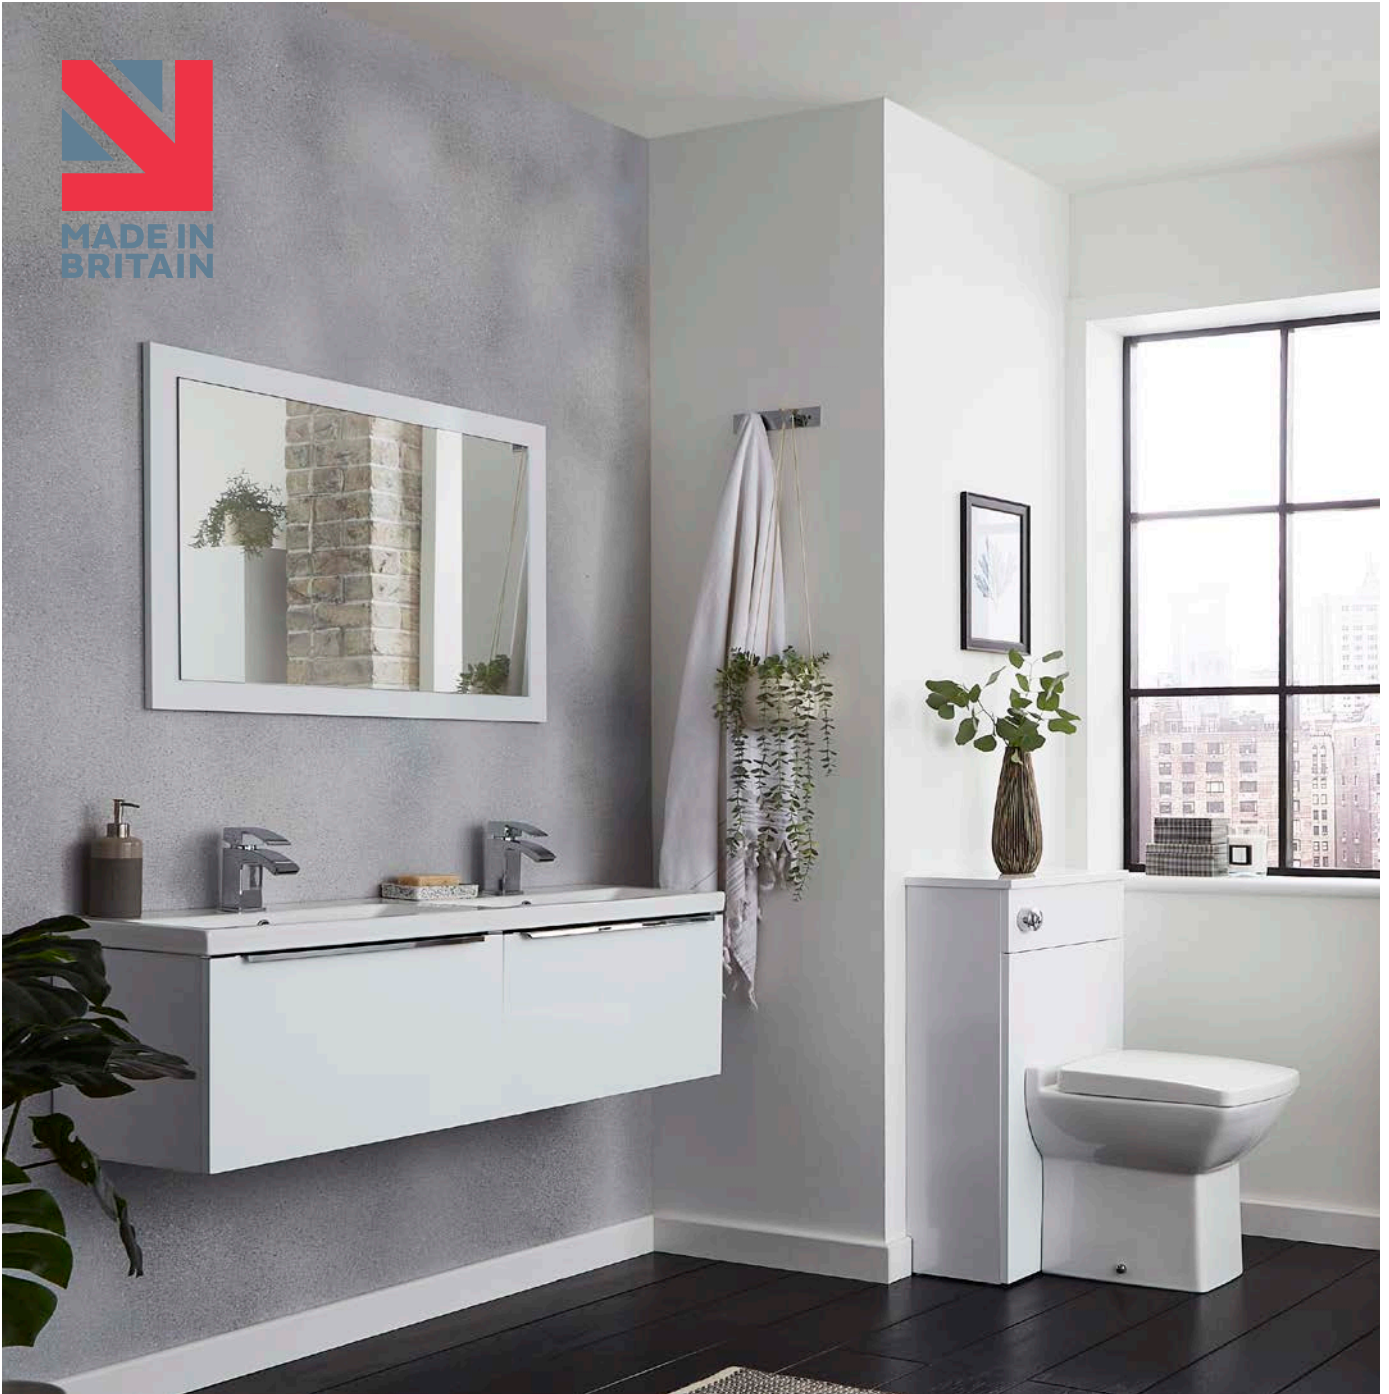

FOR FEATURED TAP COLLECTION
SEE PAGE 164

UNITS SUPPLIED WITH CHROME HANDLES AS STANDARD. BLACK HANDLES SOLD SEPARATELY.

500MM WALL MOUNTED DRAWER UNIT & CERAMIC BASIN - WHITE GLOSS
H 375 X W 500 X D 355
KOR500WM-W
KOR500BASIN **£478.00**