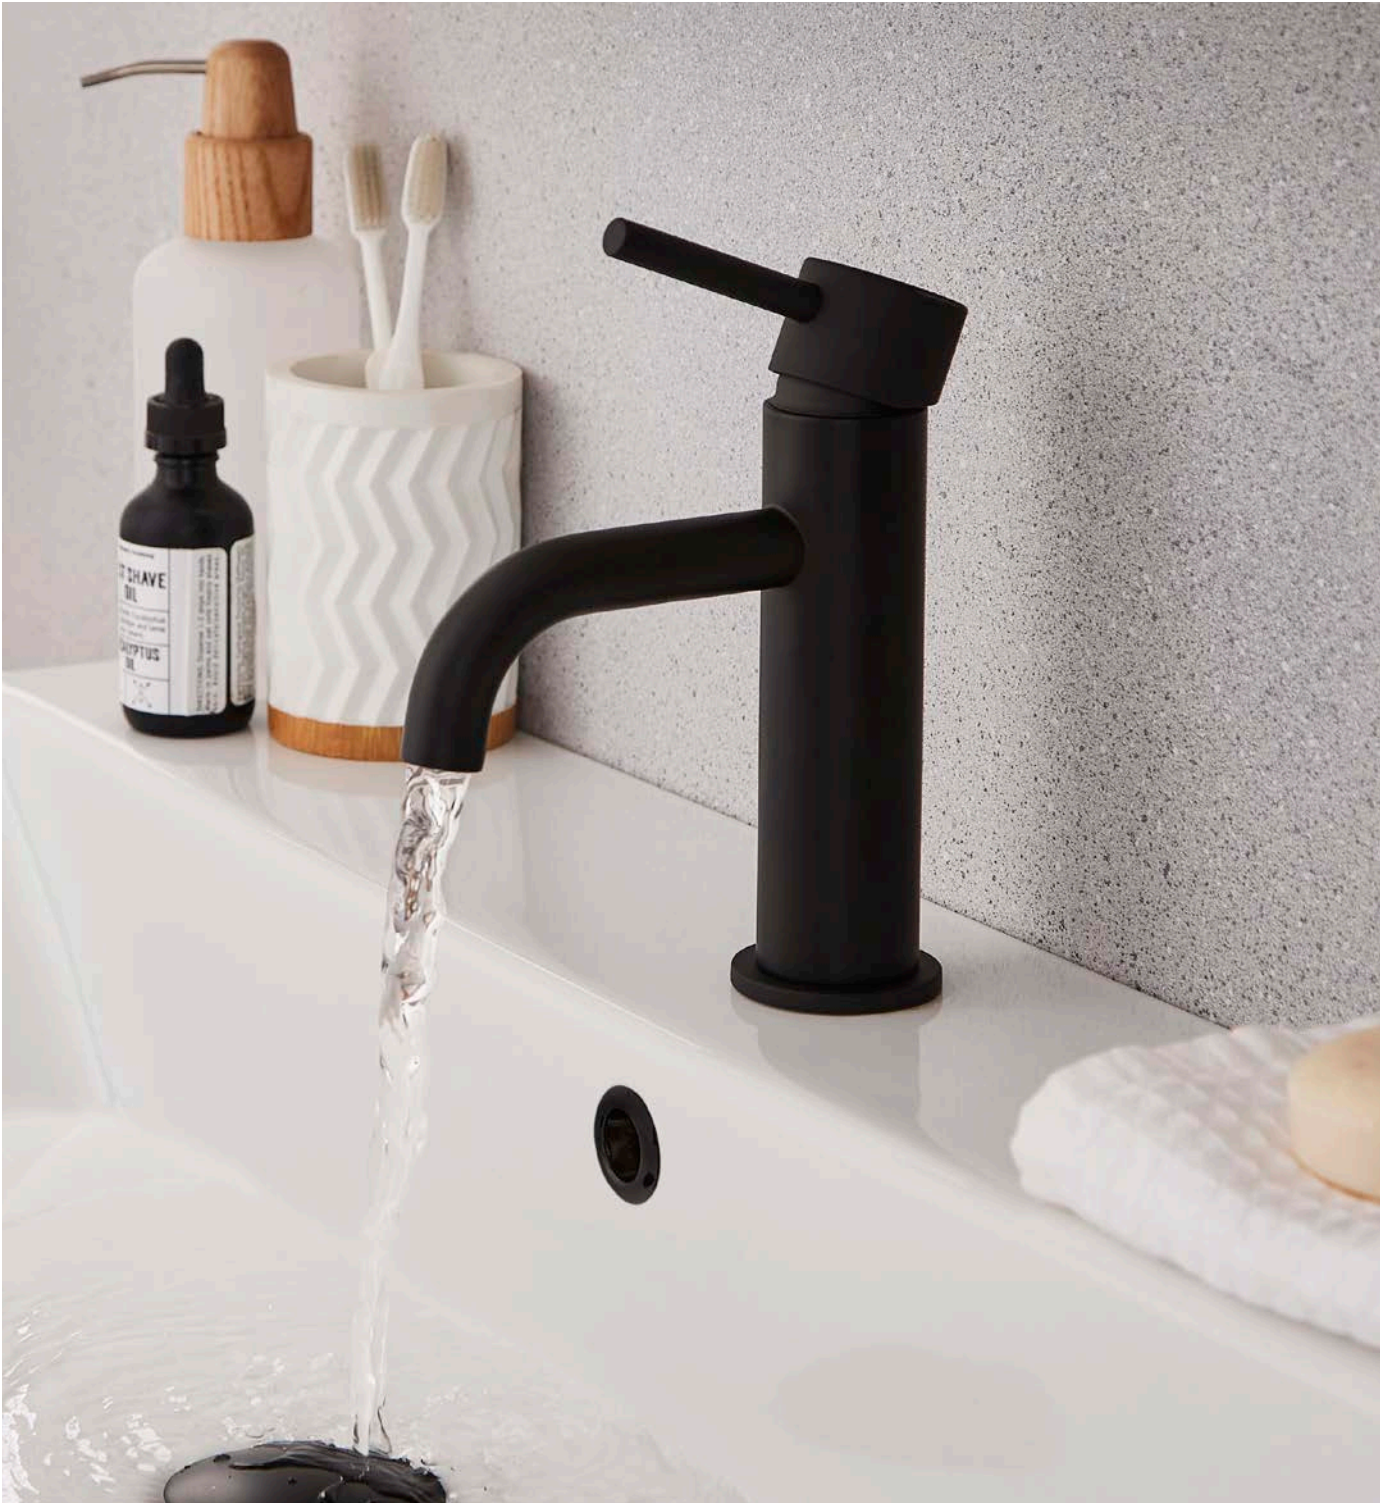

TOILET ROLL HOLDER
ACC211NR

£50.00

TOWEL RAIL
ACC212NR

£57.00

NERO ROUND

FOR MATCHING SHOWER SEE PAGE 120

FIUTO NERO

NEW PRODUCTS ADDED!