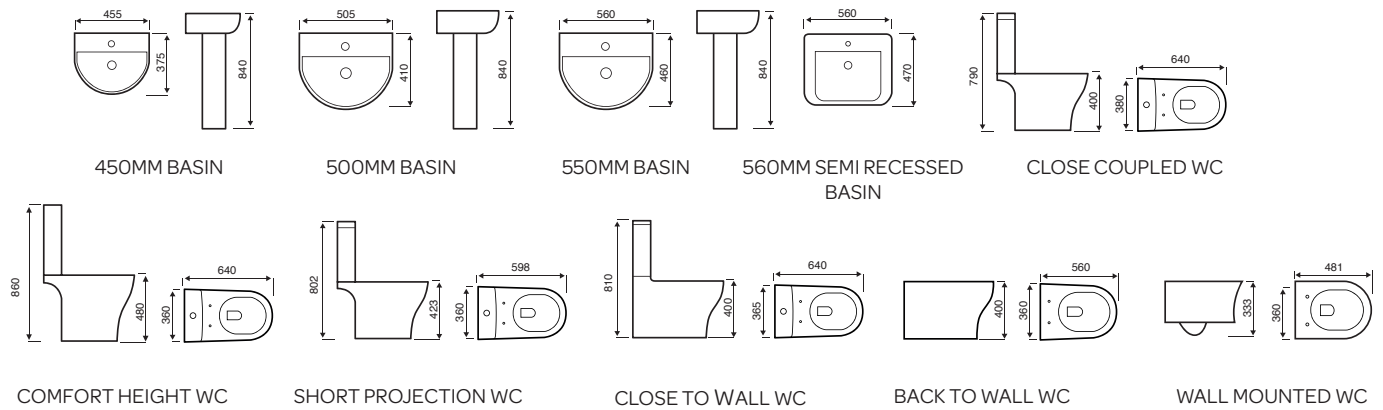

450MM BASIN

500MM BASIN

550MM BASIN

560MM SEMI RECESSED BASIN

CLOSE COUPLED WC

COMFORT HEIGHT WC

SHORT PROJECTION WC

CLOSE TO WALL WC

BACK TO WALL WC

WALL MOUNTED WC