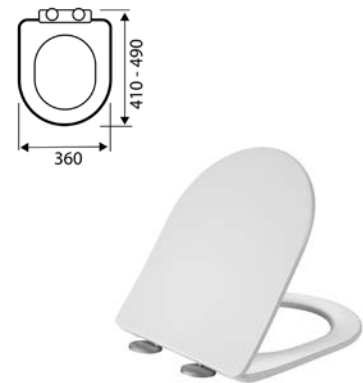

Superslim D
SANDWICH STYLE PREMIUM D SHAPED

- Made from duroplastic

SEA104D £71.00