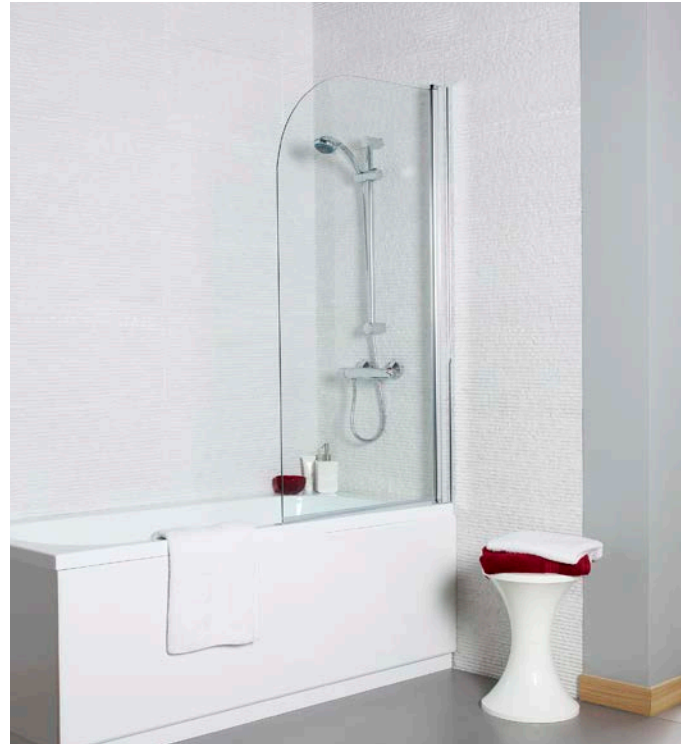

BATH SHOWER SCREENS

L Lifetime Guarantee

10 10 Year Guarantee

6mm Glass

3mm Glass

Koncept
STRAIGHT SCREEN, SQUARE EDGE
1400 X 780MM - 6MM GLASS
KONSSS

£158.00

Koncept
STRAIGHT SCREEN, RADIUS EDGE
1400 X 780MM - 6MM GLASS
KONSS