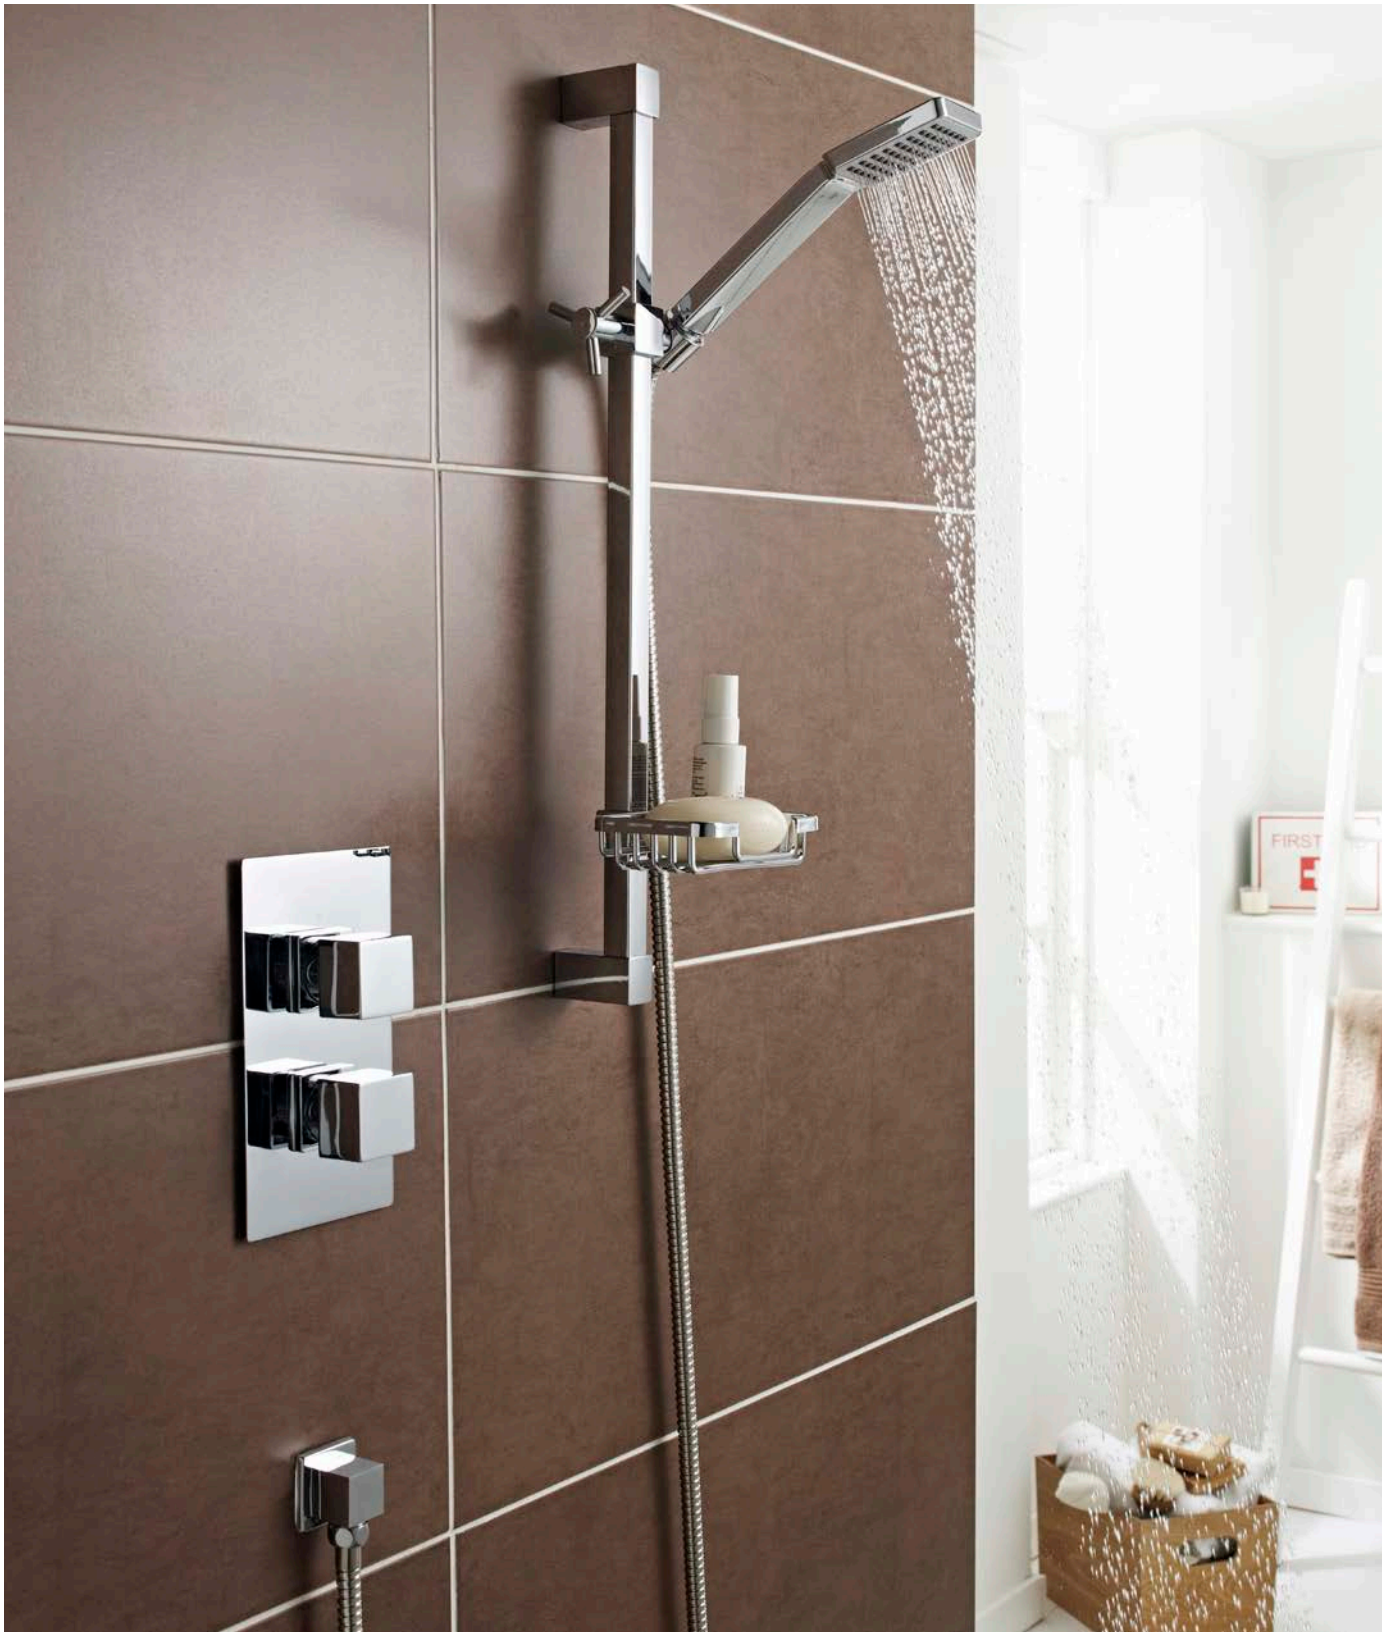

SHOWERING

PURE	110
VIKTORY	112
KLASSIQUE	113
PLAN	114
LOGIK	117
OTTONE	118
NERO ROUND	120
NERO SQUARE	122
KOLT	124
ELEMENT	126
SHOWER VALVES	127
SHOWER ACCESSORIES	128
SHOWER ENCLOSURES	131
STONE SHOWER TRAYS	143
LOW PROFILE SHOWER TRAYS	144
ANTI SLIP SHOWER TRAYS	145

Option 1

THERMOSTATIC CONCEALED SHOWER WITH SLIDE RAIL KIT
SHO026PR-SHO070CU-SHO0910E £356.00