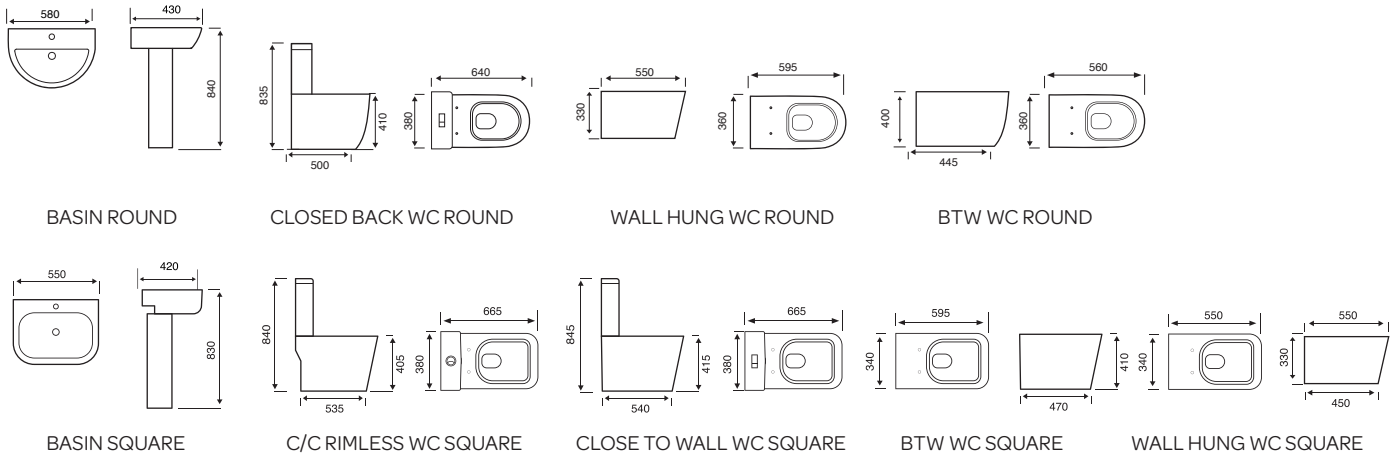

Genoa

BASIN ROUND

CLOSED BACK WC ROUND

WALL HUNG WC ROUND

BTW WC ROUND

BASIN SQUARE

C/C RIMLESS WC SQUARE

CLOSE TO WALL WC SQUARE

BTW WC SQUARE

WALL HUNG WC SQUARE