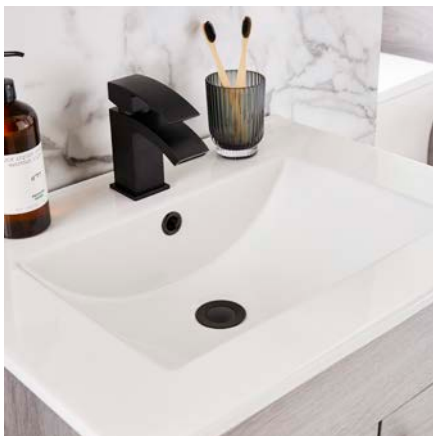

PURITY 800MM HANDLE (EACH)
FITS WALL MOUNTED SIDE UNIT

- HAN006** POLISHED CHROME **£38.00**
- HAN007** MATT BLACK **£38.00**

PURITY

FOR FEATURED PAN SEE PAGE 84

PURITY

505MM WC UNIT - SILVER OAK
H 830 X W 505 X D 250
PSO505WC