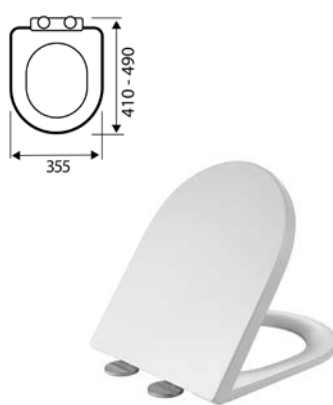

Slim D
SLIM WRAPOVER PREMIUM D SHAPED

- Made from duroplastic

SEA102D £71.00