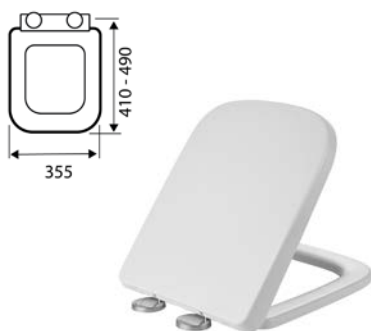

Options
WRAPOVER SQUARE SEAT ROUND EDGES

- Made from polypropylene

SEA600OP £62.00

Options Premium
PREMIUM WRAPOVER SQUARE SEAT
ROUND EDGES

- Made from duroplastic

SEA601OP £76.00

COVER CAPS FOR SEAT HINGES

CPS102BB £10.50

TO FIT ALL OTHER SEATS*

CPS101BB £10.50

MATT BLACK
TO FIT SEA102D/SEA104D

CPS601BL £7.00

TO FIT ALL OTHER SEATS*

CPS600BL £7.00