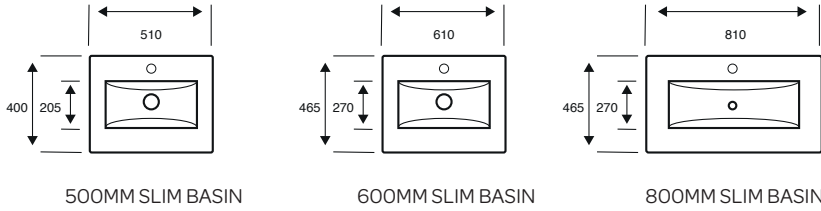

Kore

Purity

Countertop Basins

Arc & Options 24