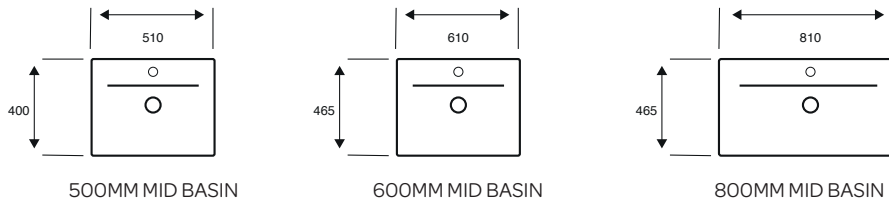

Kore

Purity

Countertop Basins

Arc & Options 24