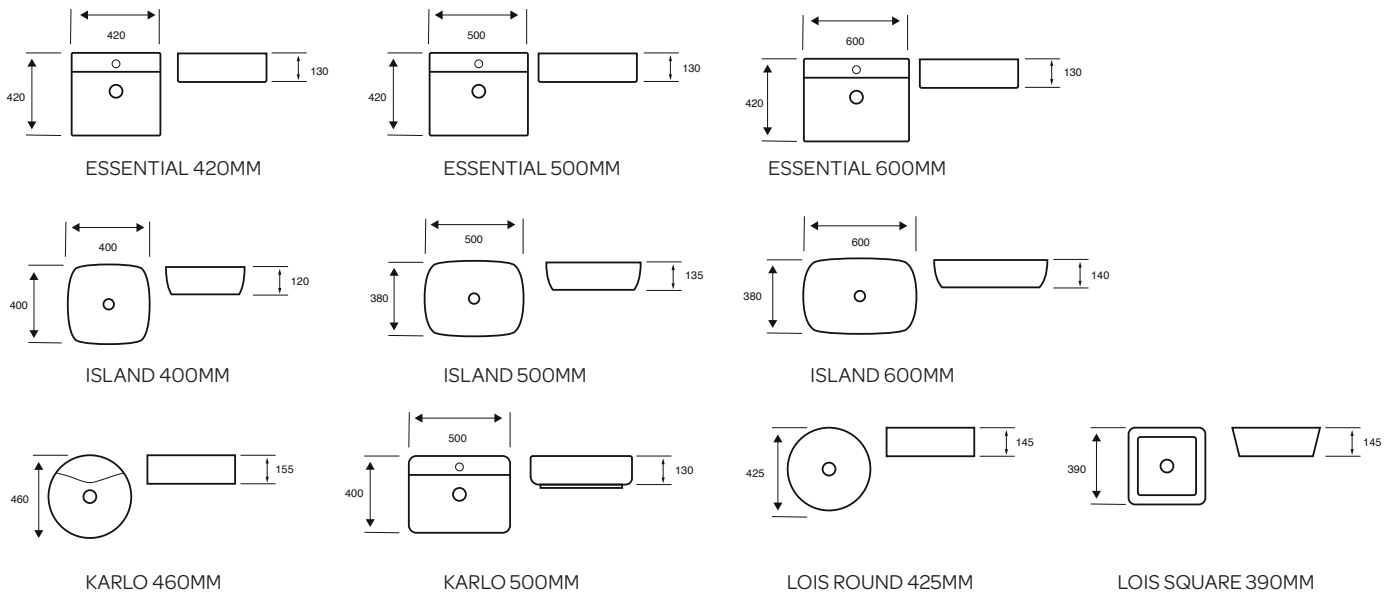

Countertop Basins