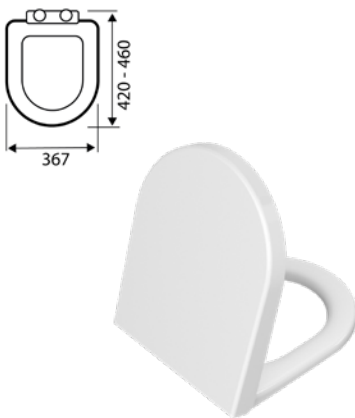

Uni One
UNIVERSAL STANDARD TOILET SEAT

- Made from polypropylene

SEA001UN £32.50

Uni Two
UNIVERSAL PREMIUM TOILET SEAT

- Made from duroplastic

SEA002UN £42.00

Standard D
WRAPOVER STANDARD D SHAPED SEAT

- Made from polypropylene