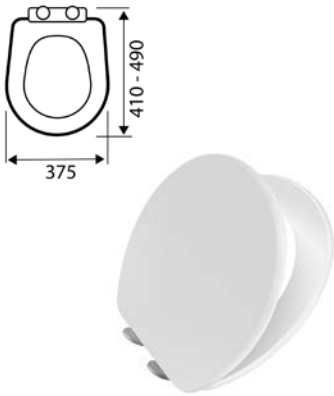

SEATS

Uni One
UNIVERSAL STANDARD TOILET SEAT

- Made from polypropylene

SEA001UN £32.50